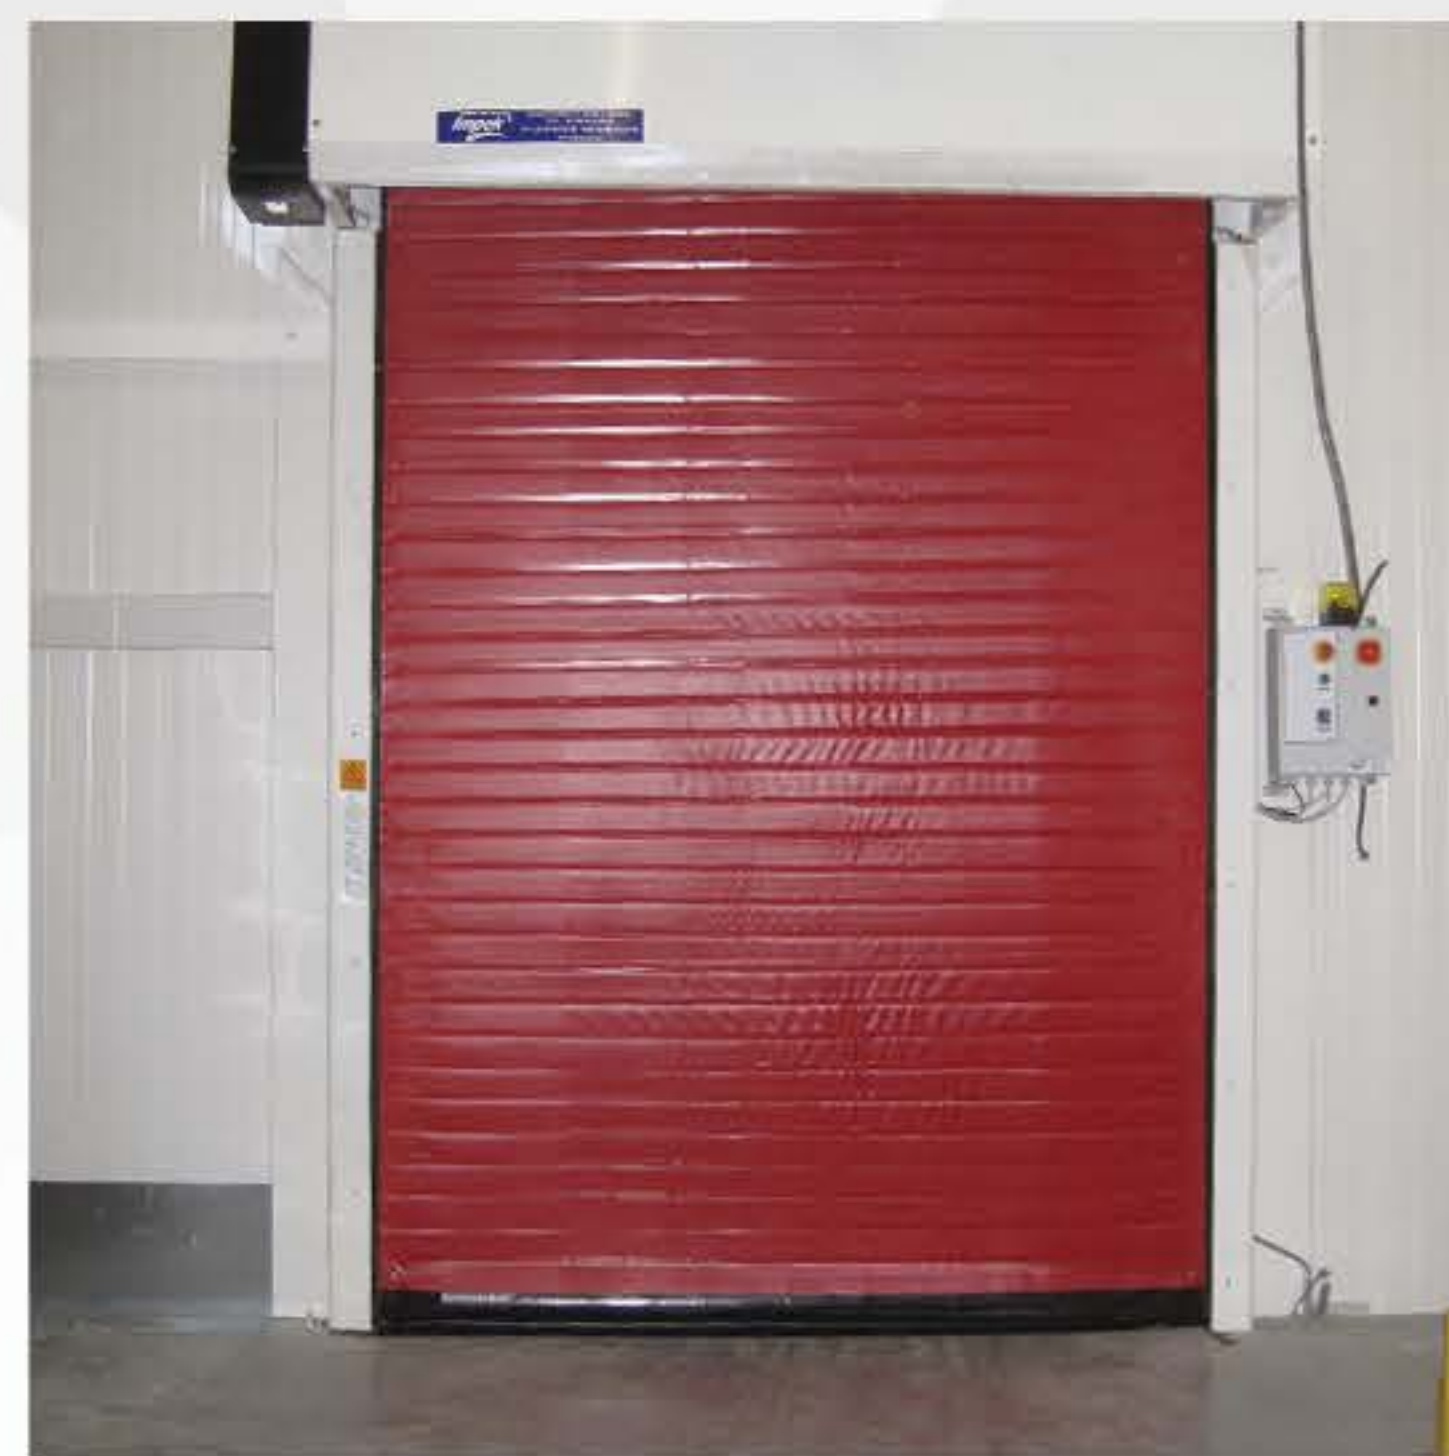

MAXCOOL™

INSULATED CURTAIN WITHSTANDS COLD TEMPERATURES

BENEFITS

Fast operating speeds reduce cold air loss

Insulated curtain prevents moisture buildup from condensation

Superior sealing capability reduces energy costs for refrigeration

Offers a high degree of thermal insulation and avoids heat dispersion

Direct Drive springless motor requires minimal maintenance and provides safer operation

FEATURES

Soft bottom edge and photo eye for pedestrian safety

Curtain structure consists of double fabric and internal polyurethane insulation

Galvanized steel frame with option for powder coating or stainless steel guides

Self repairing impactable curtain eliminates downtime due to damage

GENERAL SPECIFICATIONS

*EACH COLD STORAGE APPLICATION HAS DIFFERENT REQUIREMENTS. PLEASE CONSULT YOUR PERFORMAX GLOBAL SALES REPRESENTATIVE FOR MORE INFORMATION.

OPENING SPEED

Up to 40" per second

CLOSING SPEED

Up to 20" per second

MAX SIZE

13' x 15'

DRIVE

Direct Variable Frequency Drive

CURTAIN

Double Fabric with internal polyurethane insulation

CURTAIN THICKNESS

3/8"

GUIDES

5" Galvanized Guides

Optional: Powder coated aluminum, AISI 304 stainless steel or AISI 316 stainless steel

SAFETY DEVICES

Infrared Photo Eye, Resistive Wireless Safety Edge

MECHANICAL

ELECTRICAL

Hood & Motor Cover Standard

460 Volt / 3 Phase / 60 Hz

230 Volt / 3 Phase / 60 Hz

208 Volt / 3 Phase / 60 Hz

OPERATING TEMPERATURE

As low as -20F

OPTIONAL HEATING SYSTEMS

Mechanical Frame, Motor

ACTIVATION DEVICE OPTIONS

Floor Loops, Motion Sensors, Pull Cord, Push Buttons

CURTAIN COLORS

Orange Standard; Other Colors Available Upon Request

APPLICATIONS

Food & Beverage, Pharmaceuticals, Cold Storage