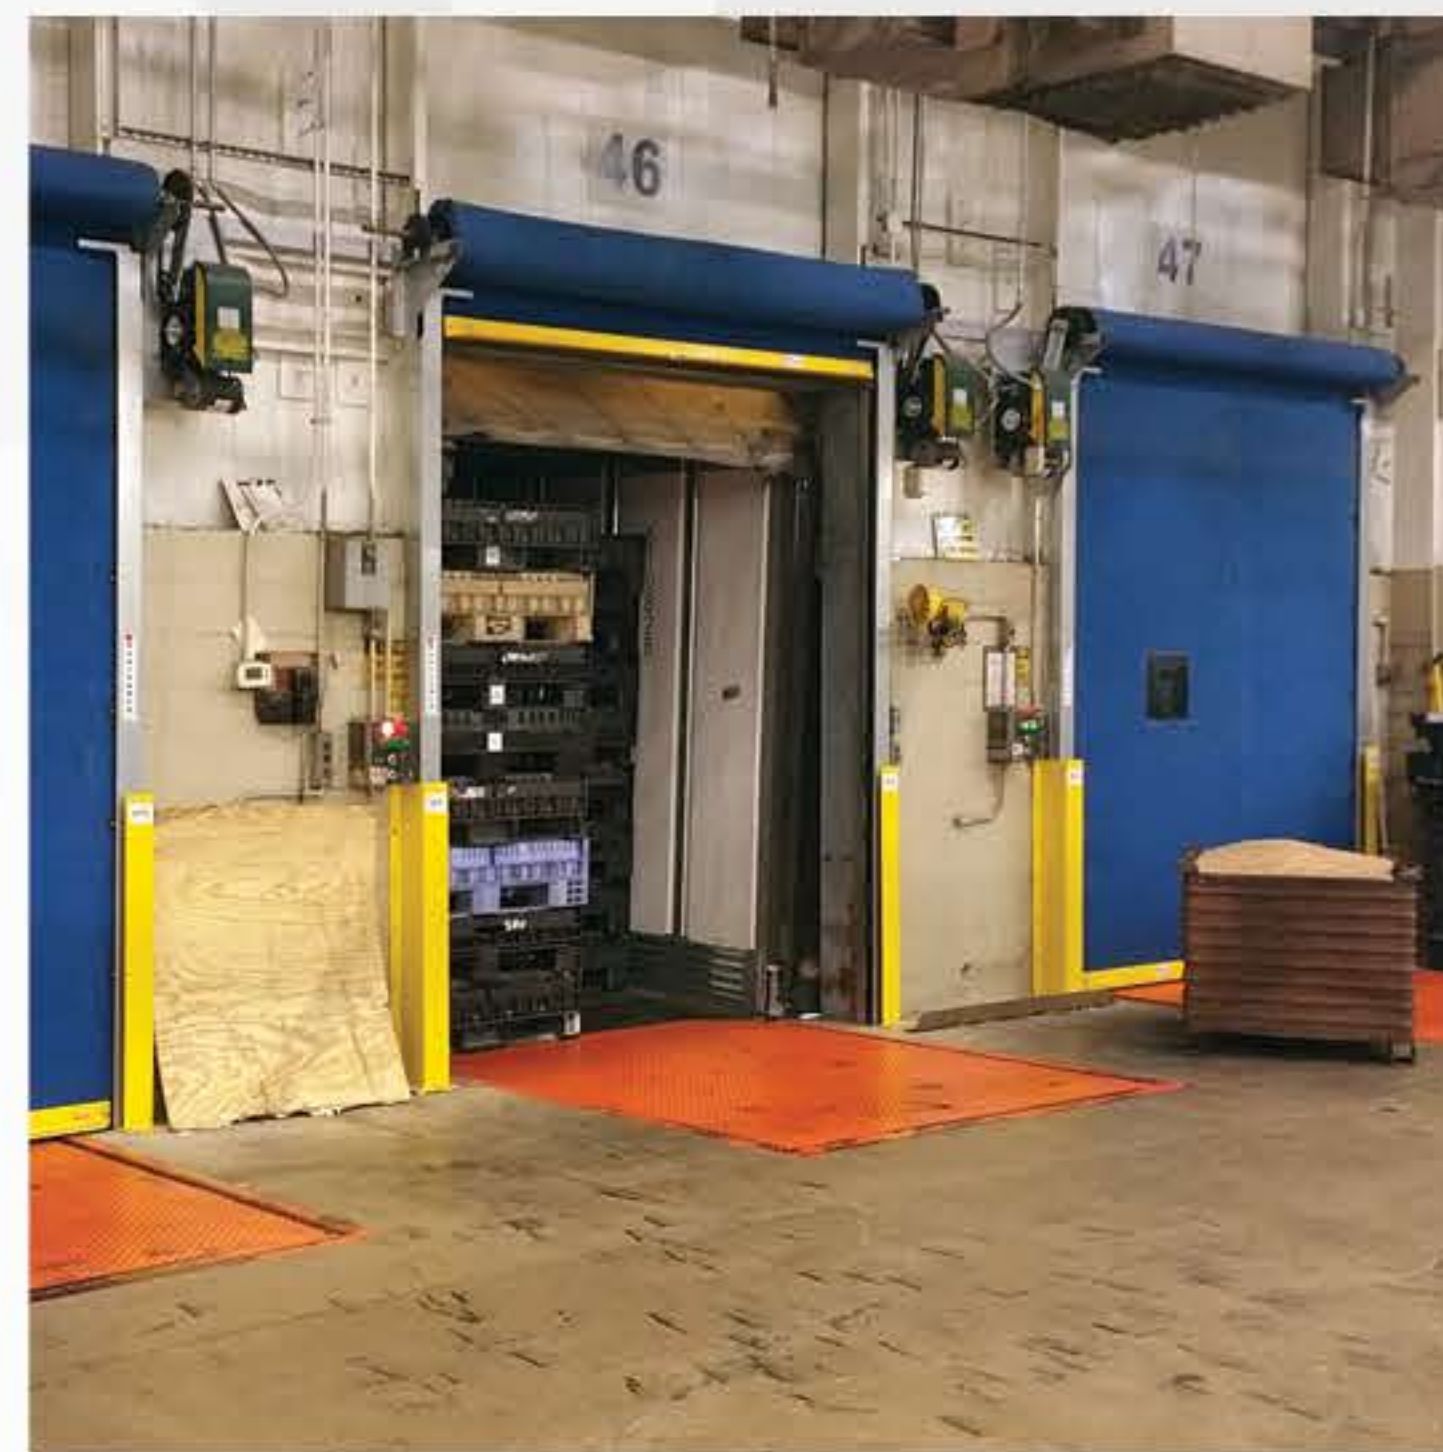

FEATURES

Galvanized steel guides and powder coated breakaway bottom bar in safety yellow
Simple springless engineering with no hinges, cables or chains
Flexible curtain releases from guides upon accidental impact with breakaway system
RhinoMax™ rubber curtain & Low head room clearance
Direct drive operator with optional emergency manual hand chain operation
1 million cycle standard rating on drive system

GENERAL SPECIFICATIONS

STANDARD SIZES

Up to 10'x10'

DRIVE

Direct Drive Single Speed Motor

CURTAIN

1/4" Reinforced RhinoMax™ Rubber Curtain

GUIDE WIDTH