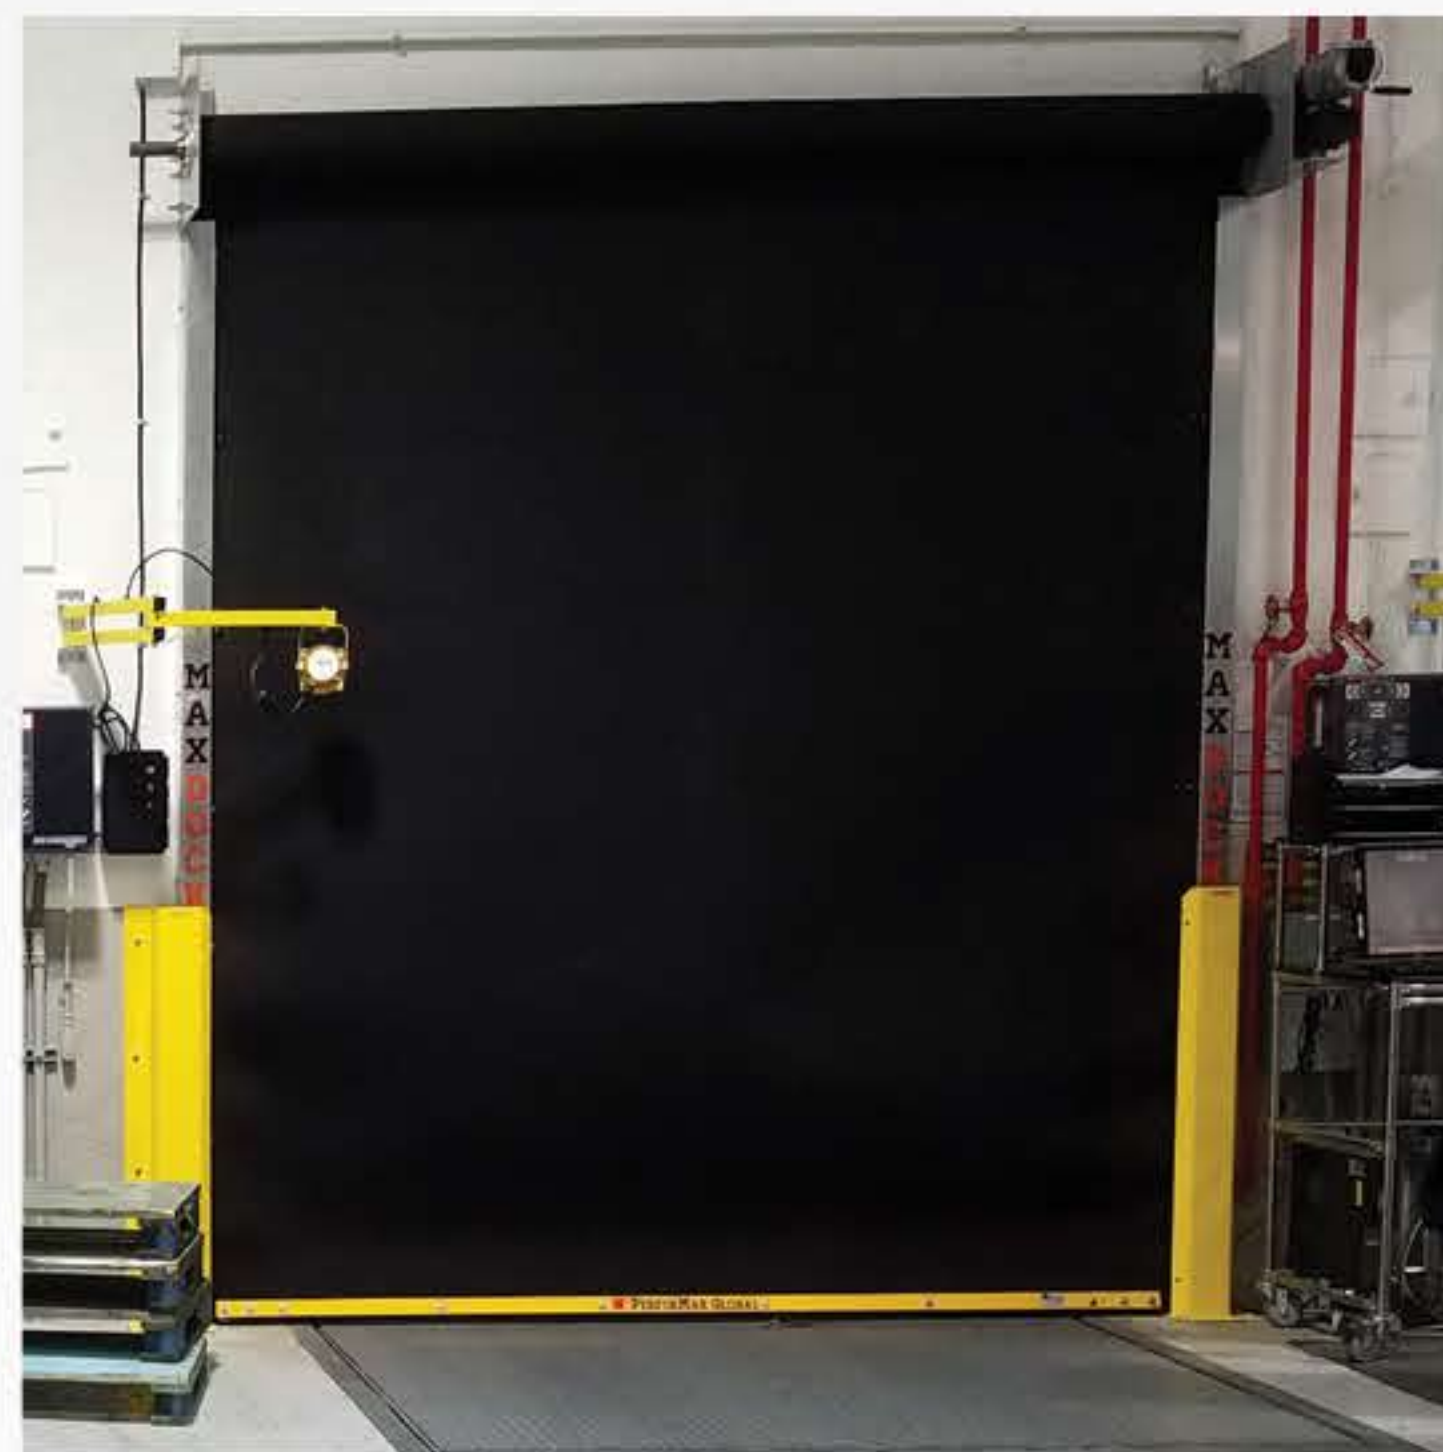

FEATURES

Galvanized steel guides and powder coated breakaway bottom bar in safety yellow
Simple springless engineering with no hinges, cables or chains
Flexible curtain releases from guides upon accidental impact with breakaway system
RhinoMax™ rubber curtain & Low head room clearance
Direct drive operator with optional emergency manual hand chain operation
1 million cycle standard rating on drive system

GENERAL SPECIFICATIONS

STANDARD SIZES

Up to 10'x10'

DRIVE

Direct Drive Single Speed Motor

CURTAIN

1/4" Reinforced RhinoMax™ Rubber Curtain

GUIDE WIDTH